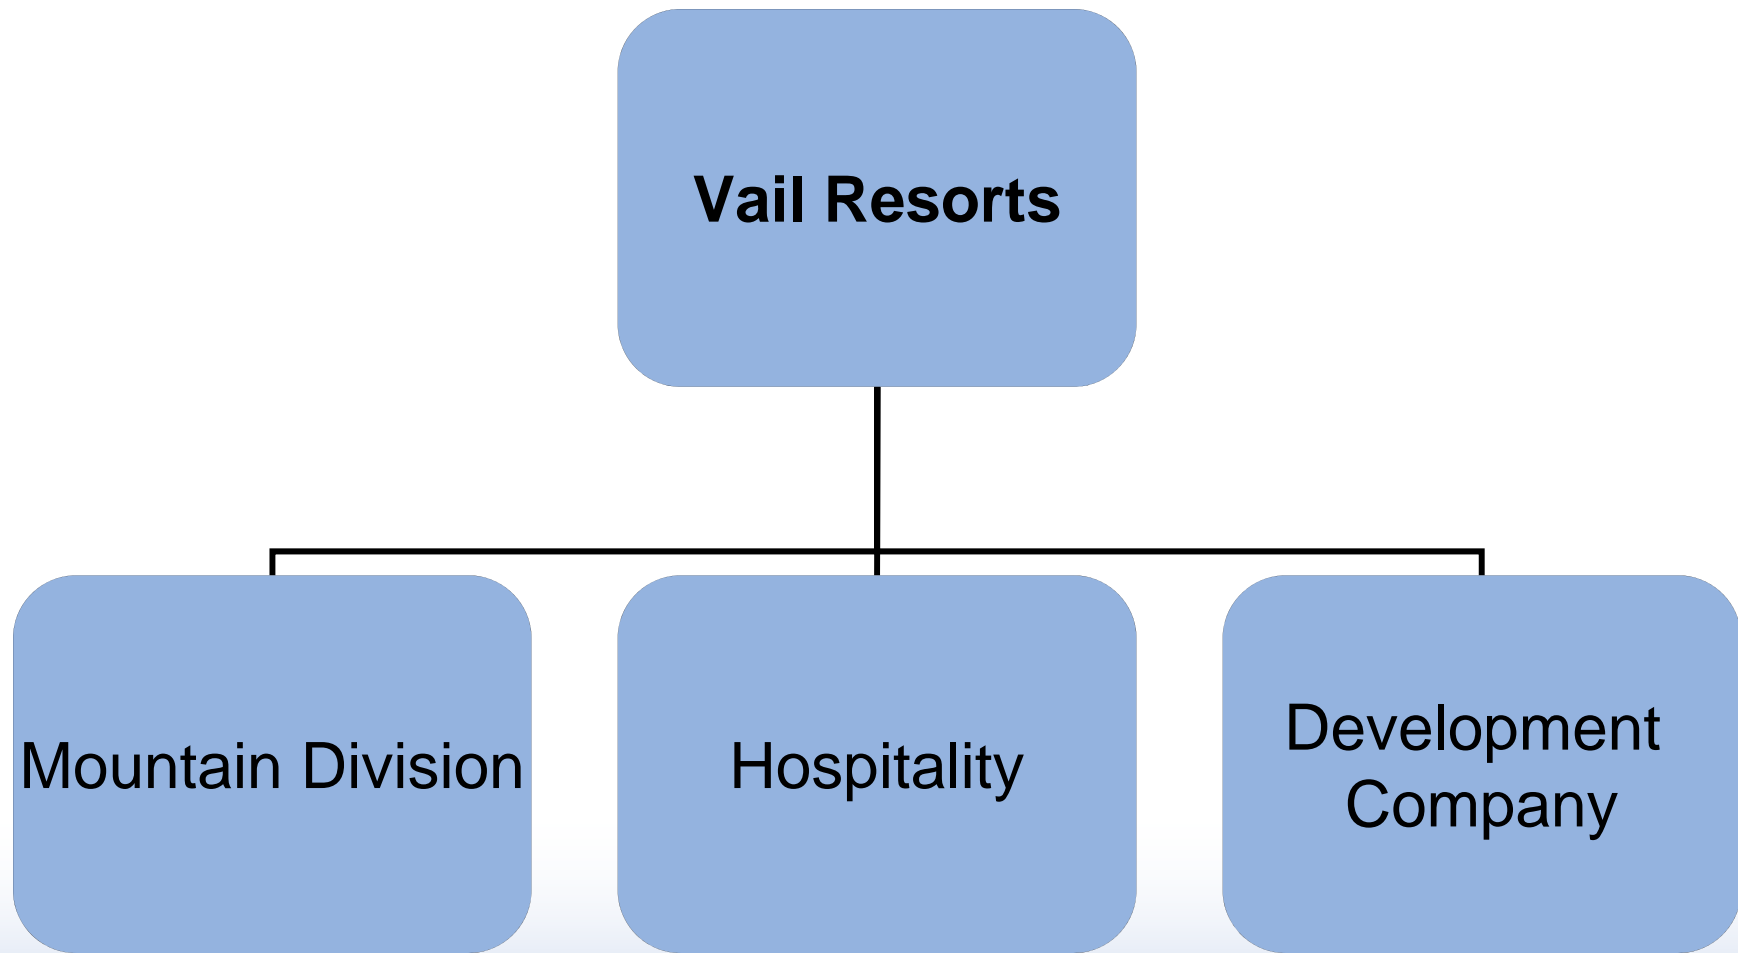

Vail + Beaver Creek + BRECKENRIDGE SKI RESORT
+ KEYSTONE COLORADO + Heavenly LAKE TAHOE + ROCK RESORTS

Experience of a Lifetime

Vail Resorts Structure

Vail Resorts Structure

Vail Resorts Structure

Hospitality

Property Management
Breckenridge Hospitality
Keystone Resort
VBCRP

Hotel Management
Snake River Lodge
Hotel Jerome
La Posada
Caribbean and Miami

Hotel Ownership
Lodge at Vail
Arrabelle
Osprey
Pines

**Colorado Mountain
Express**

ROCKRESORTS®

The Arrabelle at Vail Square, a RockResort

- **Top-ranked ski hotel on the Condé Nast Traveler Gold List**
- **62 luxury hotel rooms and suites, each averaging 550-square-feet**
- **RockResorts Spa and fitness center**
- **Rooftop lap pool and hot tubs**
- **Nestled against the base of Vail and just footsteps from the Eagle Bahn gondola**

ROCKRESORTS®

The Lodge at Vail, a RockResort

ROCKRESORTS®

Hotel Jerome, a RockResort

- Landmark hotel located in the heart of historic Aspen catering to guests for 120 years
- Complimentary local transportation via a chauffer-driven luxury SUV
- 94 richly appointed modern guest rooms and suites
- Celebrated restaurants including the ever popular J Bar
- Newly renovated outdoor heated pool and Jacuzzis