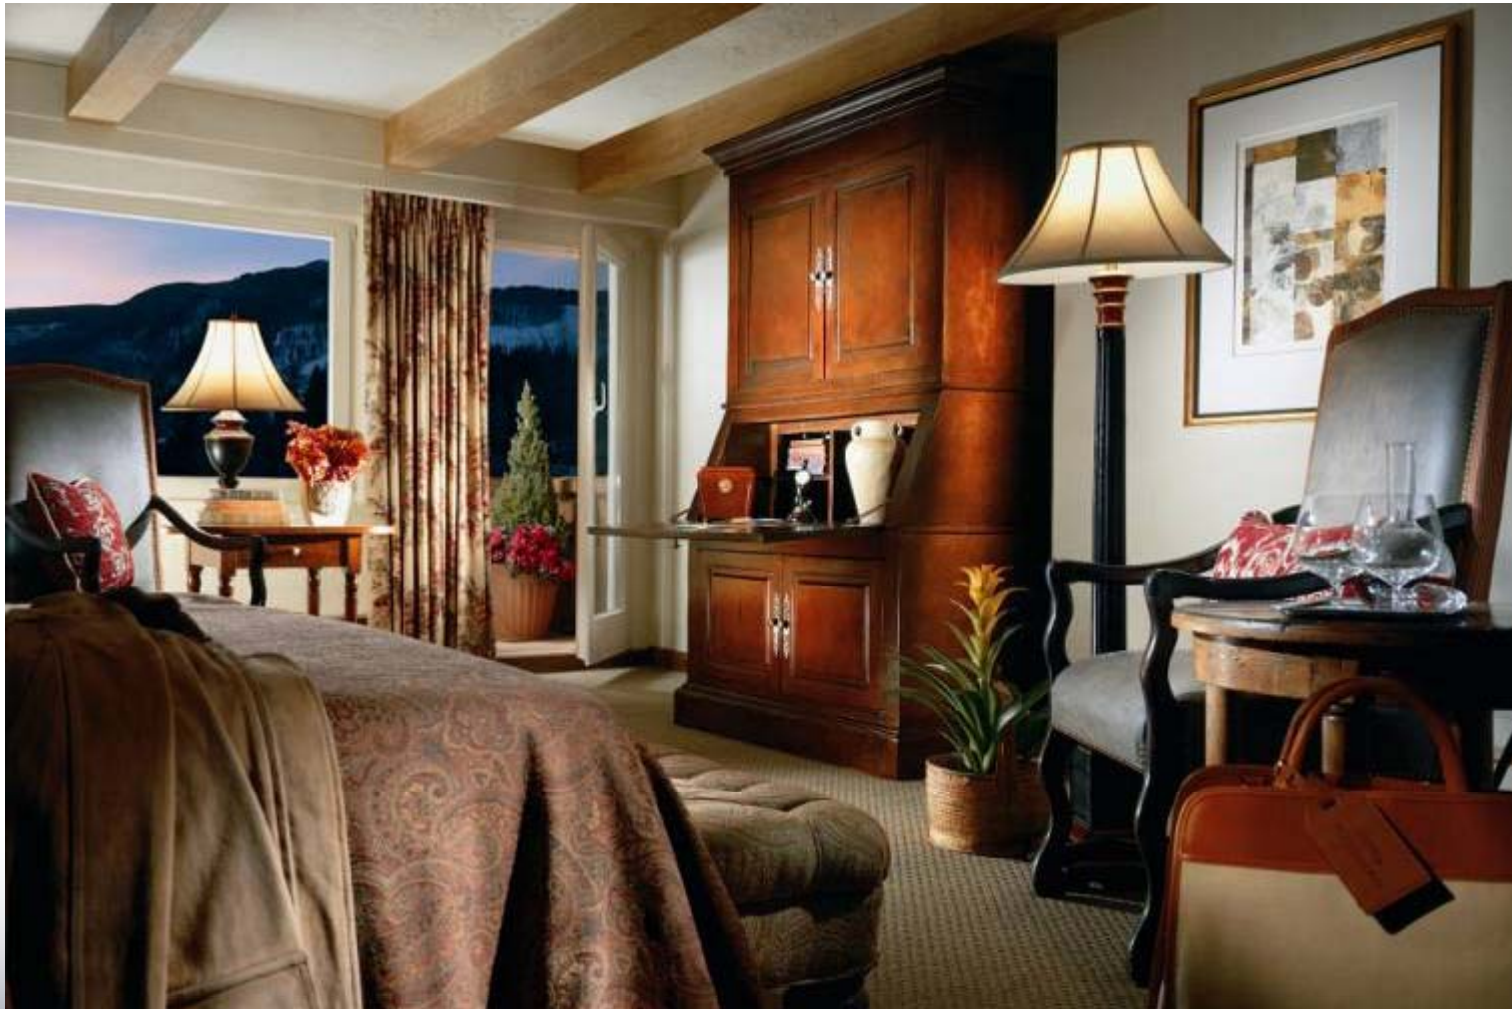

ROCKRESORTS®

The Lodge at Vail, a RockResort

ROCKRESORTS®

Hotel Jerome, a RockResort

- Landmark hotel located in the heart of historic Aspen catering to guests for 120 years
- Complimentary local transportation via a chauffer-driven luxury SUV
- 94 richly appointed modern guest rooms and suites
- Celebrated restaurants including the ever popular J Bar
- Newly renovated outdoor heated pool and Jacuzzis