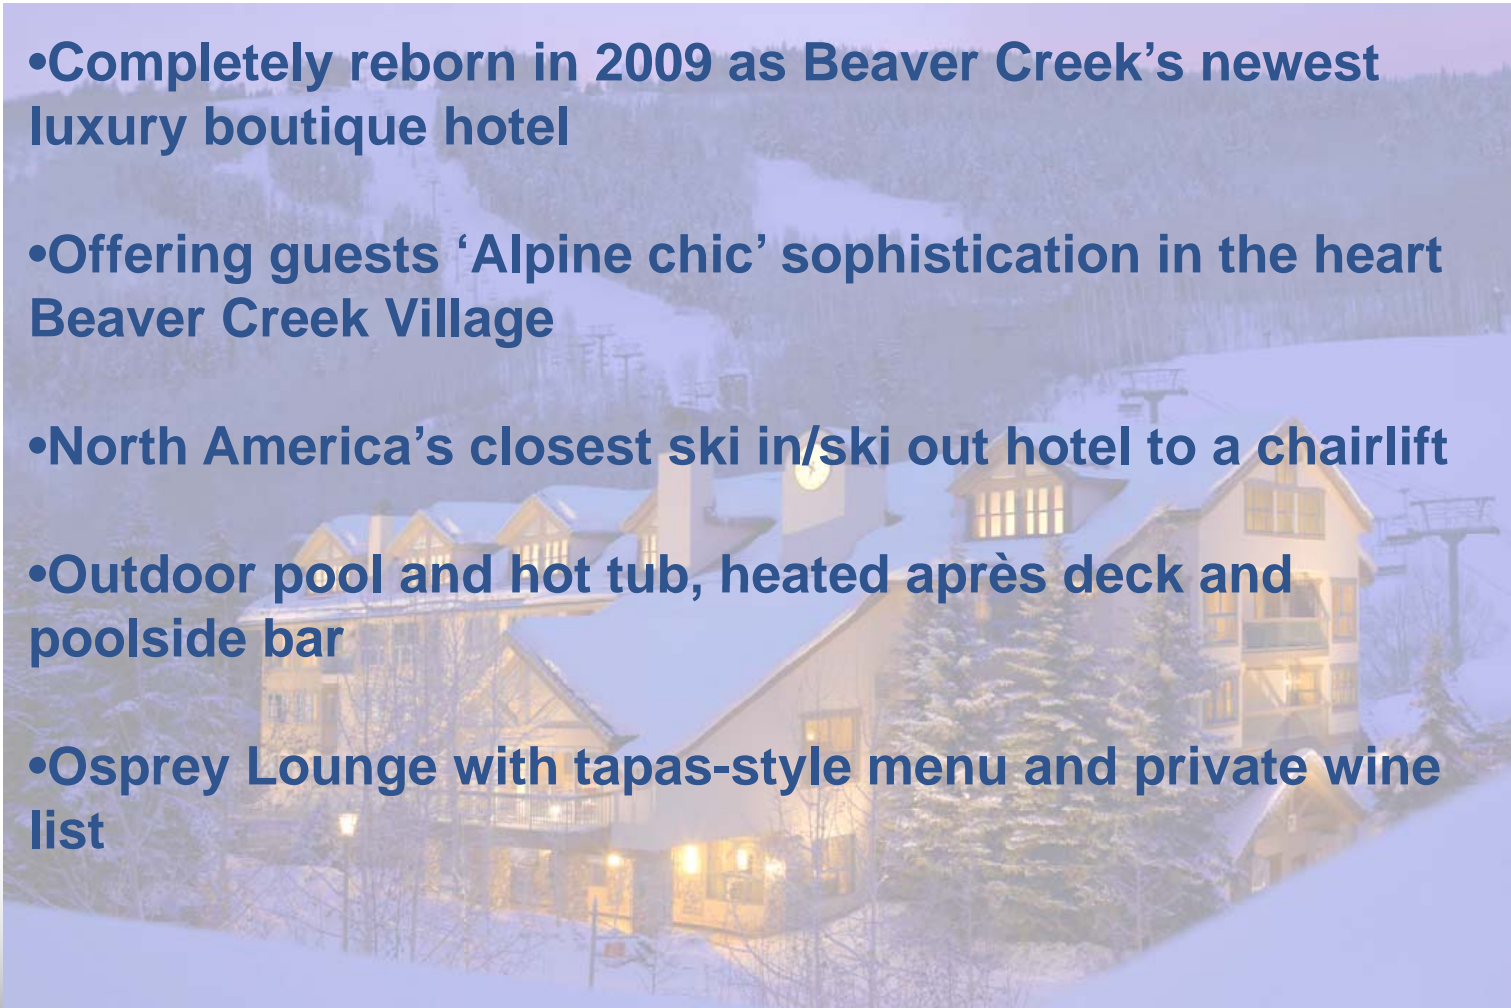

- Located slopeside at Beaver Creek
- Luxurious yet intimate with 60 guest rooms, deluxe condominiums and town homes
- Ski in/out access to Beaver Creek Ski Resort in the winter & steps from the Beaver Creek Golf Club in the summer
- Home to AAA Four Diamond rated Grouse Mountain Grill
- Member Preferred Hotels & Resorts Worldwide

ROCKRESORTS®

The Pines Lodge, a RockResort

ROCKRESORTS®

The Pines Lodge, a RockResort

ROCKRESORTS®

The Pines Lodge, a RockResort

ROCKRESORTS®

The Pines Lodge, a RockResort

ROCKRESORTS®

The Pines Lodge, a RockResort

ROCKRESORTS®

The Osprey at Beaver Creek, a RockResort

- Completely reborn in 2009 as Beaver Creek's newest luxury boutique hotel
- Offering guests 'Alpine chic' sophistication in the heart Beaver Creek Village
- North America's closest ski in/ski out hotel to a chairlift
- Outdoor pool and hot tub, heated après deck and poolside bar
- Osprey Lounge with tapas-style menu and private wine list

ROCKRESORTS®

The Osprey at Beaver Creek, a RockResort

ROCKRESORTS®

The Osprey at Beaver Creek, a RockResort

ROCKRESORTS®

The Osprey at Beaver Creek, a RockResort

ROCKRESORTS®

The Osprey at Beaver Creek, a RockResort