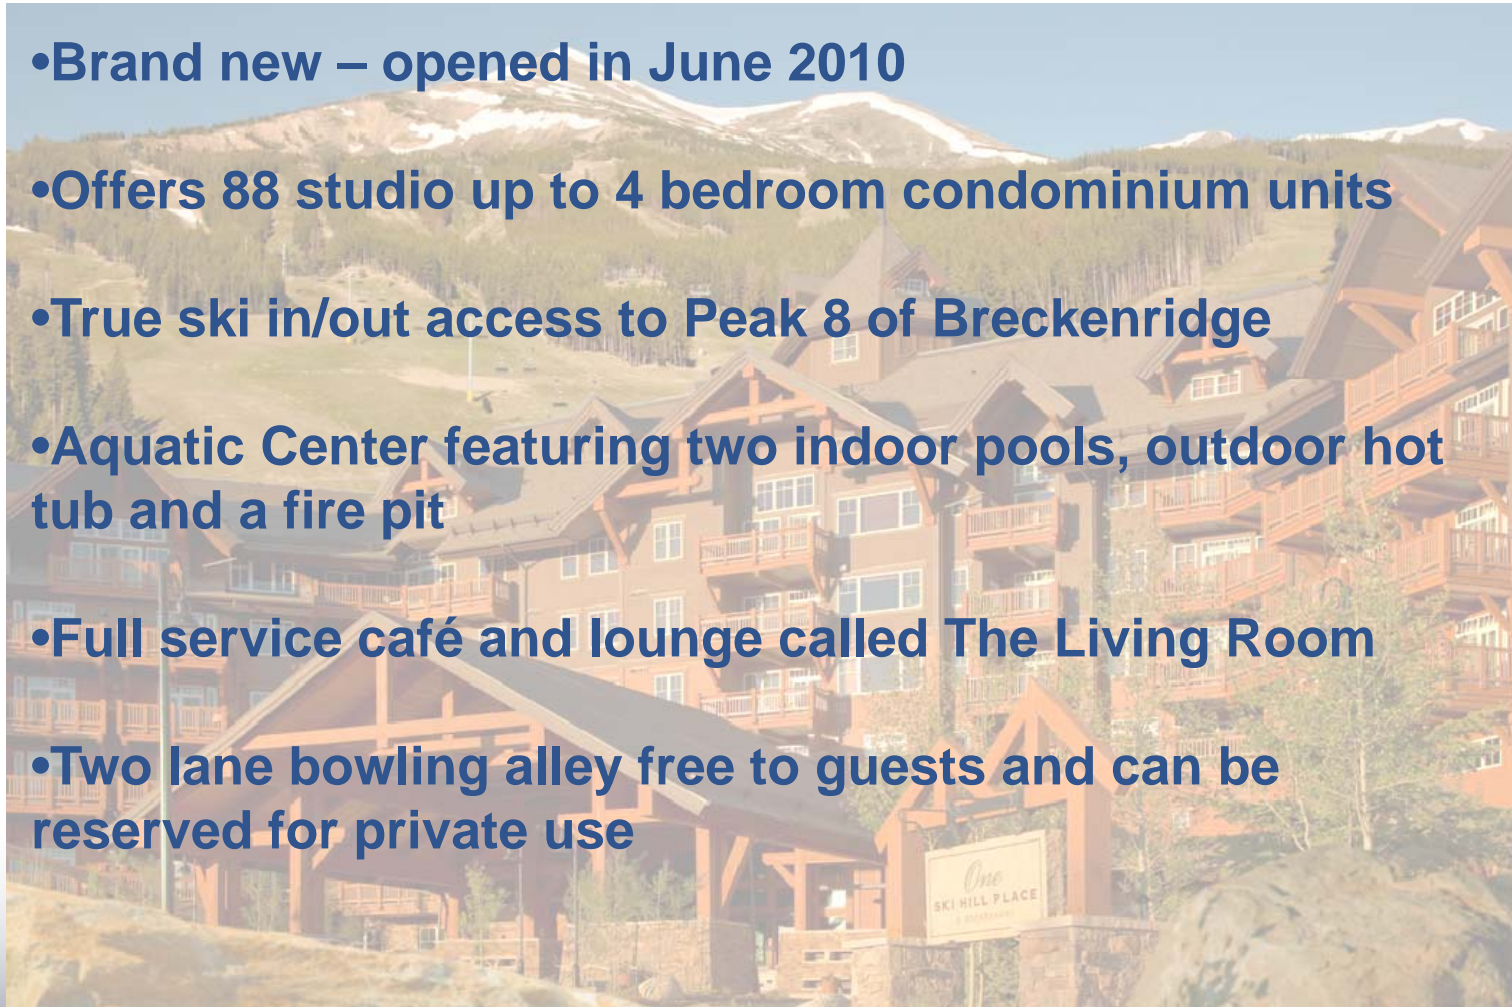

ROCKRESORTS®

The Pines Lodge, a RockResort

ROCKRESORTS®

The Osprey at Beaver Creek, a RockResort

- Completely reborn in 2009 as Beaver Creek's newest luxury boutique hotel
- Offering guests 'Alpine chic' sophistication in the heart Beaver Creek Village
- North America's closest ski in/ski out hotel to a chairlift
- Outdoor pool and hot tub, heated après deck and poolside bar
- Osprey Lounge with tapas-style menu and private wine list

ROCKRESORTS®

The Osprey at Beaver Creek, a RockResort

ROCKRESORTS®

The Osprey at Beaver Creek, a RockResort

ROCKRESORTS®

One Ski Hill Place, Breckenridge, CO

- Brand new – opened in June 2010
- Offers 88 studio up to 4 bedroom condominium units
- True ski in/out access to Peak 8 of Breckenridge
- Aquatic Center featuring two indoor pools, outdoor hot tub and a fire pit
- Full service café and lounge called The Living Room
- Two lane bowling alley free to guests and can be reserved for private use