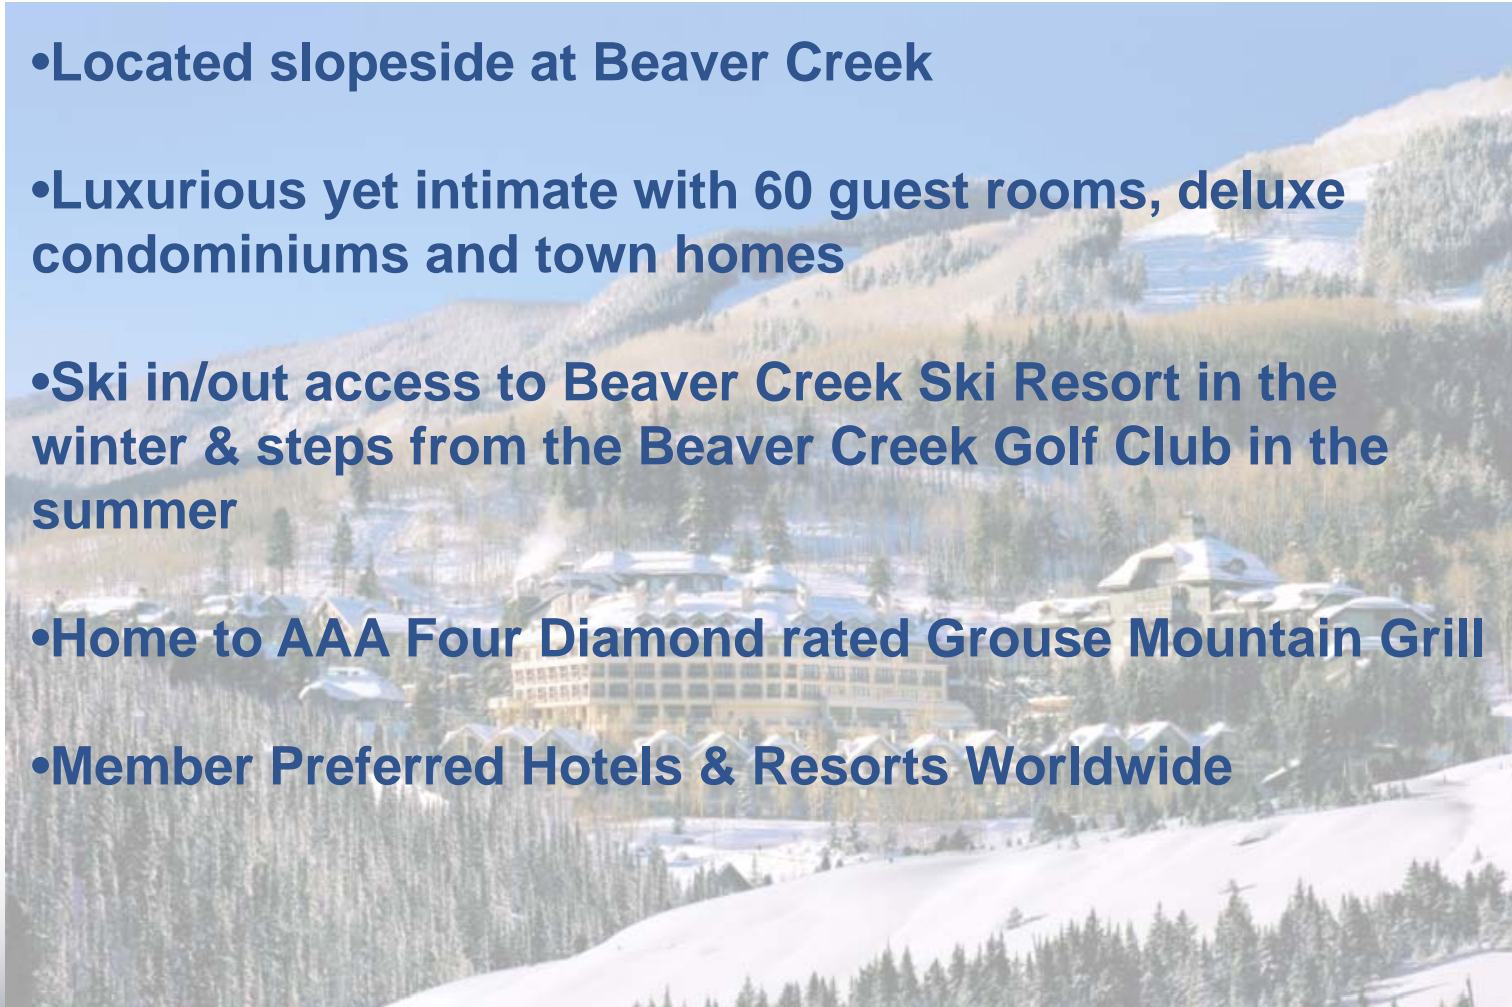

ROCKRESORTS®

Snake River Lodge & Spa, a RockResort

ROCKRESORTS®

Snake River Lodge & Spa, a RockResort

ROCKRESORTS®

Snake River Lodge & Spa, a RockResort

ROCKRESORTS®

Snake River Lodge & Spa, a RockResort

ROCKRESORTS®

Snake River Lodge & Spa, a RockResort

ROCKRESORTS®

Snake River Lodge & Spa, a RockResort

ROCKRESORTS®

Snake River Lodge & Spa, a RockResort

ROCKRESORTS®

The Pines Lodge, a RockResort

- Located slopeside at Beaver Creek
- Luxurious yet intimate with 60 guest rooms, deluxe condominiums and town homes
- Ski in/out access to Beaver Creek Ski Resort in the winter & steps from the Beaver Creek Golf Club in the summer
- Home to AAA Four Diamond rated Grouse Mountain Grill
- Member Preferred Hotels & Resorts Worldwide

ROCKRESORTS®

The Pines Lodge, a RockResort

ROCKRESORTS®

The Osprey at Beaver Creek, a RockResort

- Completely reborn in 2009 as Beaver Creek's newest luxury boutique hotel
- Offering guests 'Alpine chic' sophistication in the heart Beaver Creek Village
- North America's closest ski in/ski out hotel to a chairlift
- Outdoor pool and hot tub, heated après deck and poolside bar
- Osprey Lounge with tapas-style menu and private wine list