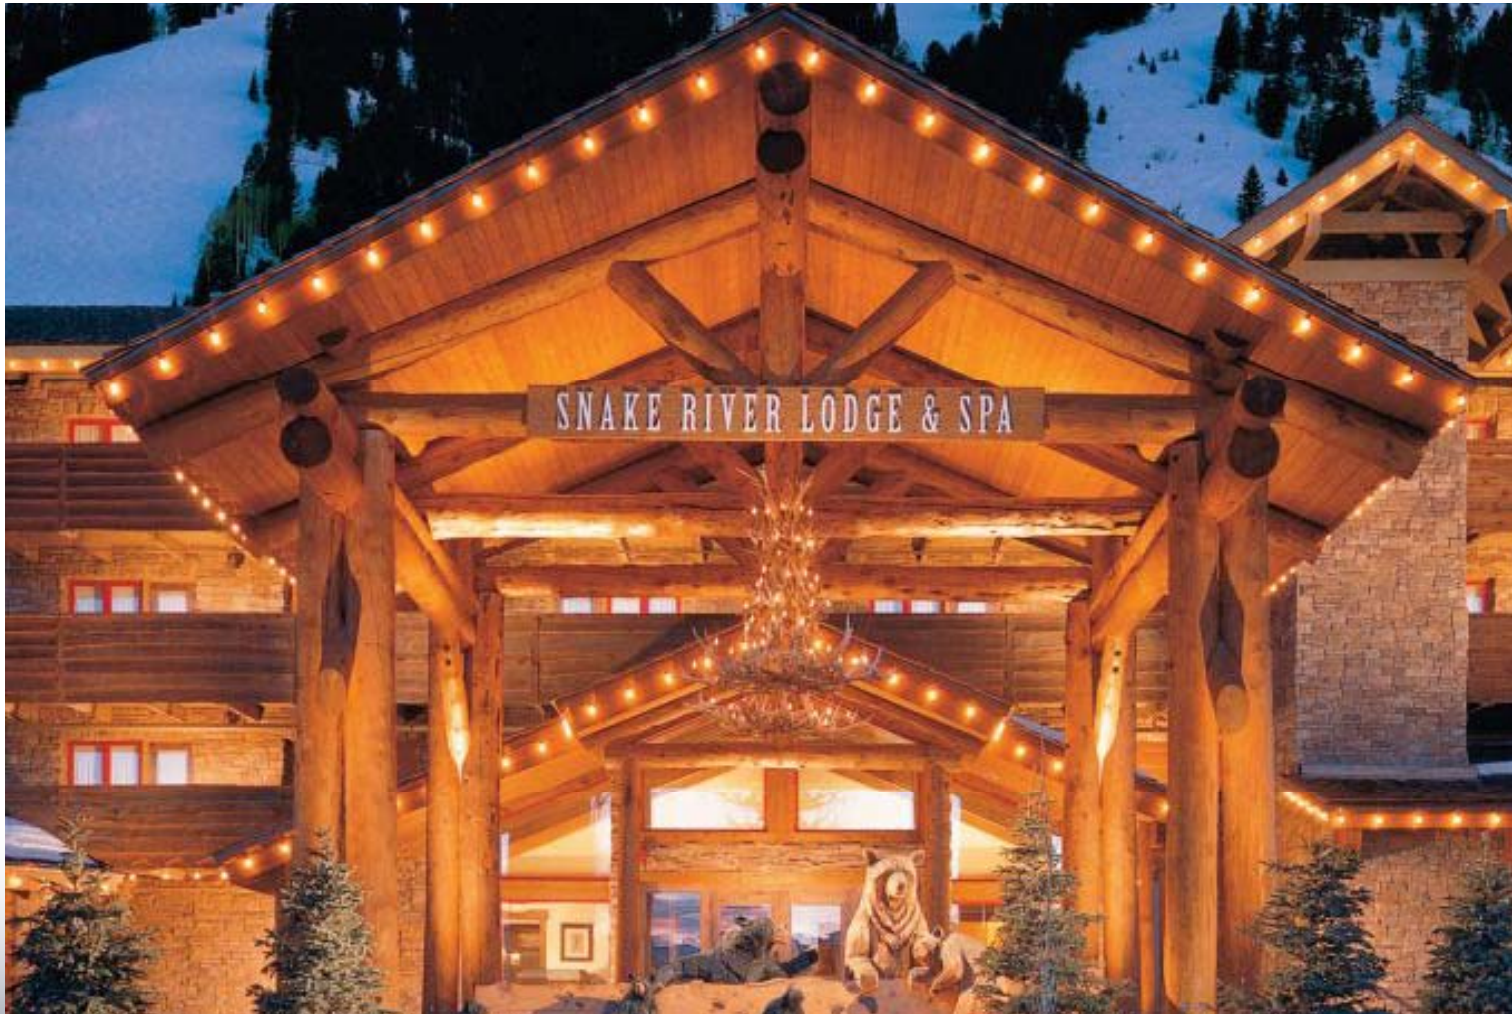

ROCKRESORTS®

Snake River Lodge & Spa, a RockResort