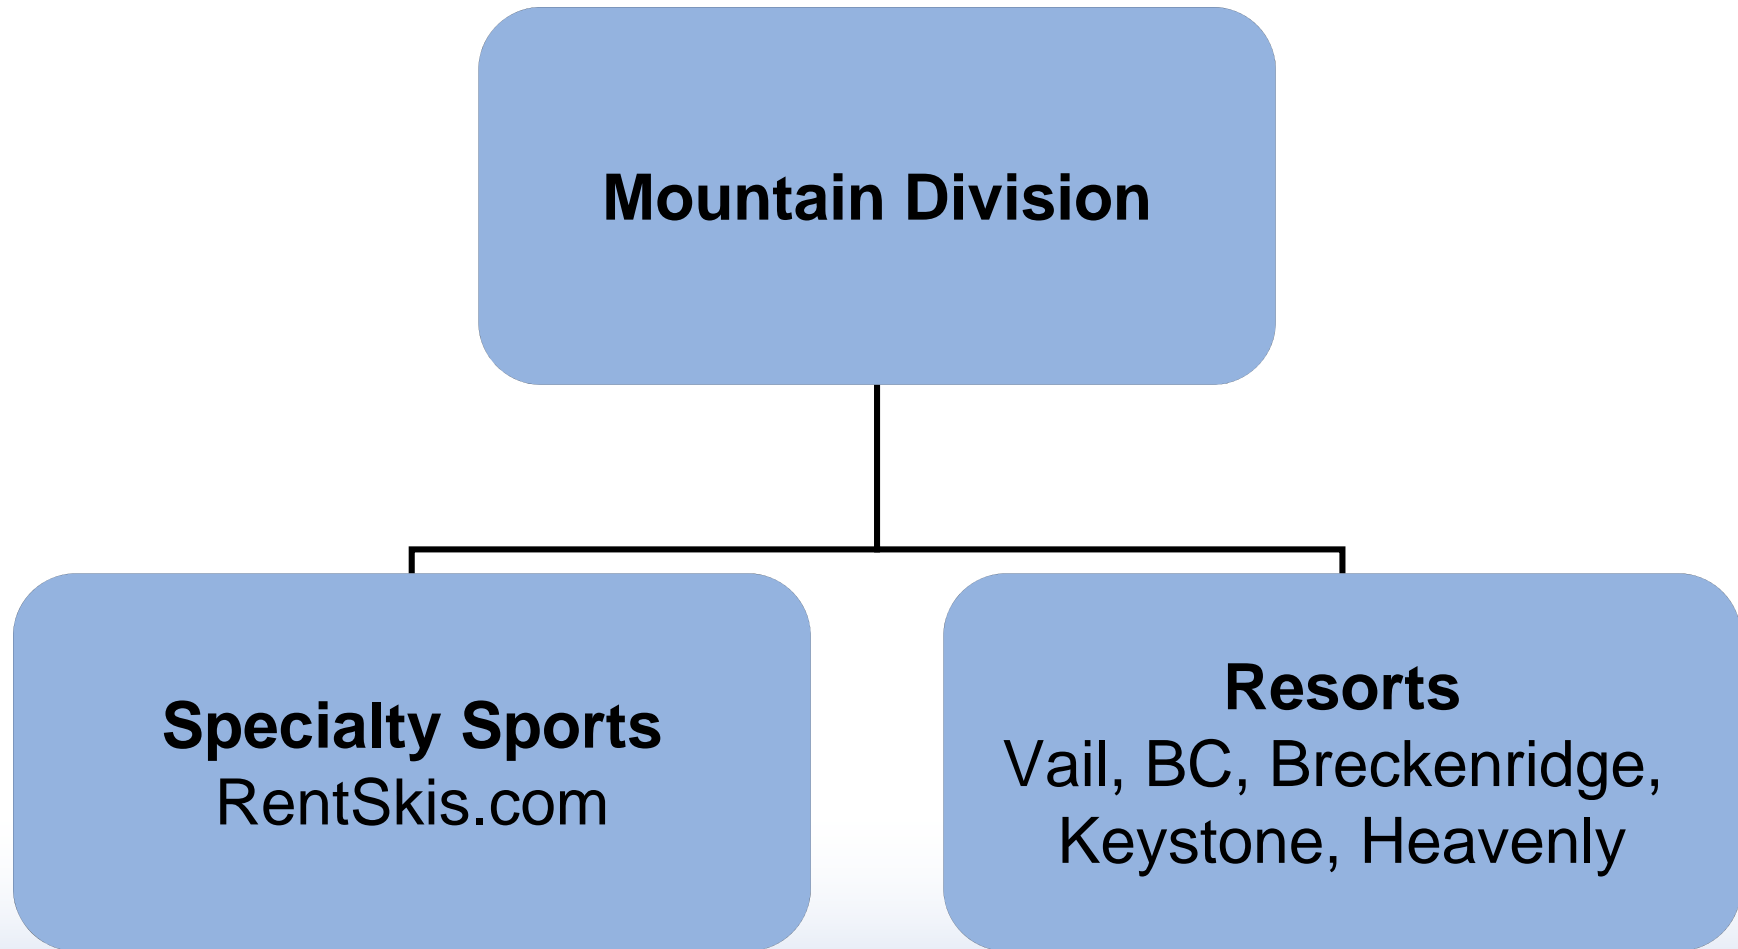

Vail + Beaver Creek + BRECKENRIDGE SKI RESORT
+ KEYSTONE COLORADO + Heavenly LAKE TAHOE + ROCK RESORTS

Experience of a Lifetime

Vail Resorts Structure

Vail Resorts Structure

Vail Resorts Structure

Hospitality

Property Management
Breckenridge Hospitality
Keystone Resort
VBCRP

Hotel Management
Snake River Lodge
Hotel Jerome
La Posada
Caribbean and Miami

Hotel Ownership
Lodge at Vail
Arrabelle
Osprey
Pines

**Colorado Mountain
Express**

ROCKRESORTS®

The Arrabelle at Vail Square, a RockResort

- **Top-ranked ski hotel on the Condé Nast Traveler Gold List**
- **62 luxury hotel rooms and suites, each averaging 550-square-feet**
- **RockResorts Spa and fitness center**
- **Rooftop lap pool and hot tubs**
- **Nestled against the base of Vail and just footsteps from the Eagle Bahn gondola**

ROCKRESORTS®

The Landings St. Lucia, a RockResort

ROCKRESORTS®

The Landings St. Lucia, a RockResort

ROCKRESORTS®

La Posada de Santa Fe, a RockResort

ROCKRESORTS®

La Posada de Santa Fe, a RockResort