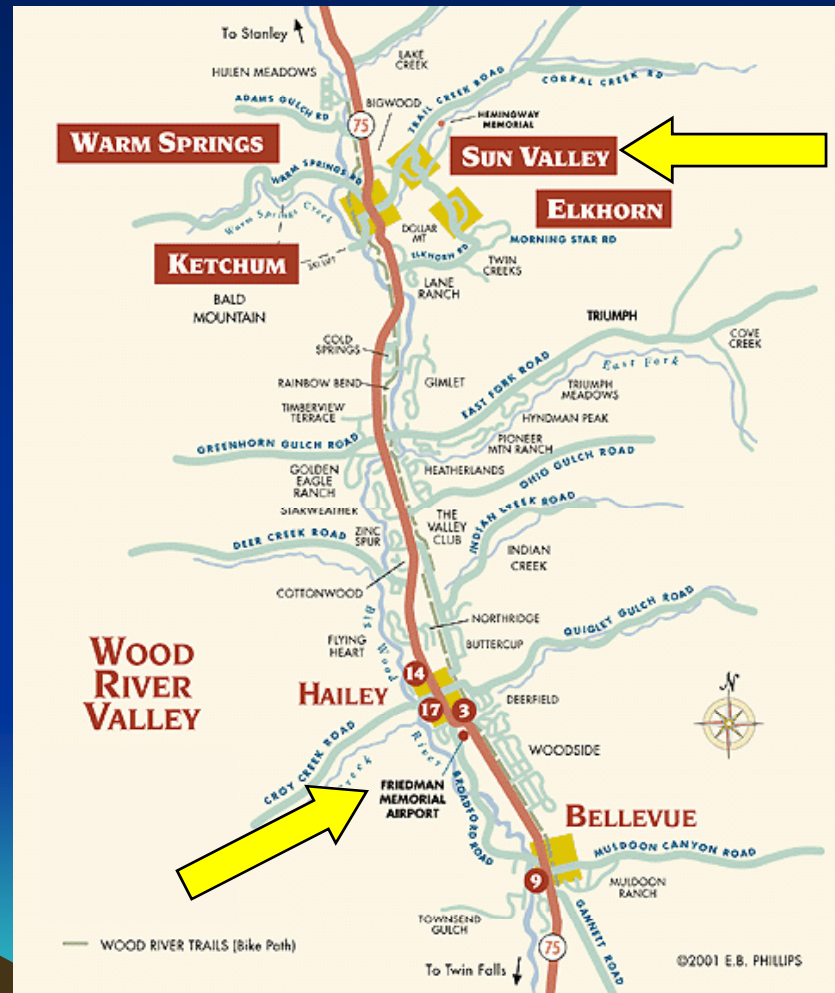

Sun Valley Airport

- ☀ Located in Hailey Idaho
- ☀ 12 Miles South of Sun Valley Resort/Ketchum
- ☀ Airport Code (SUN)
- ☀ FREE Transfers to Sun Valley Resort
- ☀ We meet and greet each arriving flight